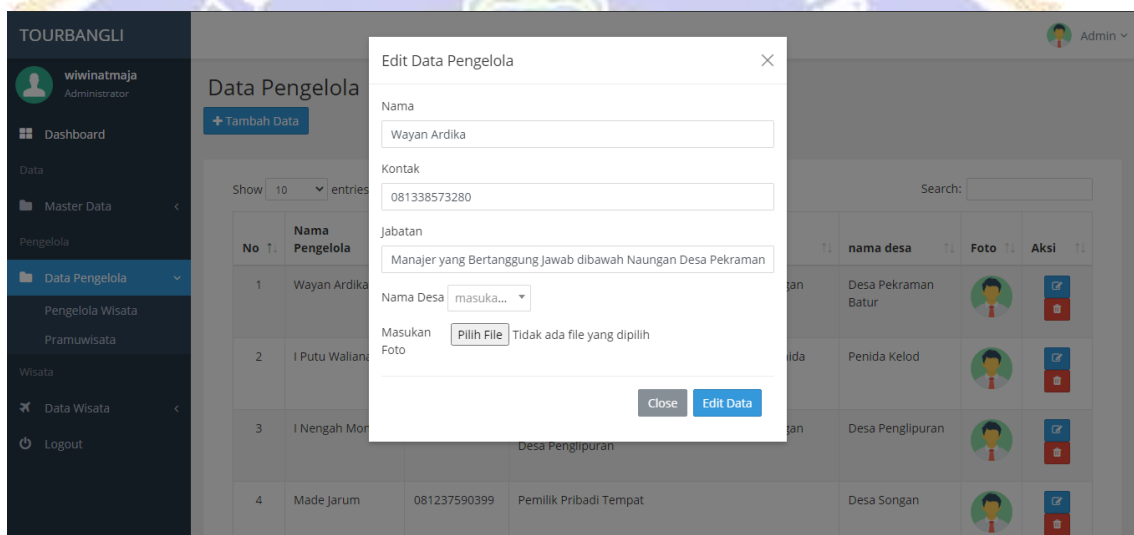

Gambar 16 Proses Edit Data Pengelola Berhasil