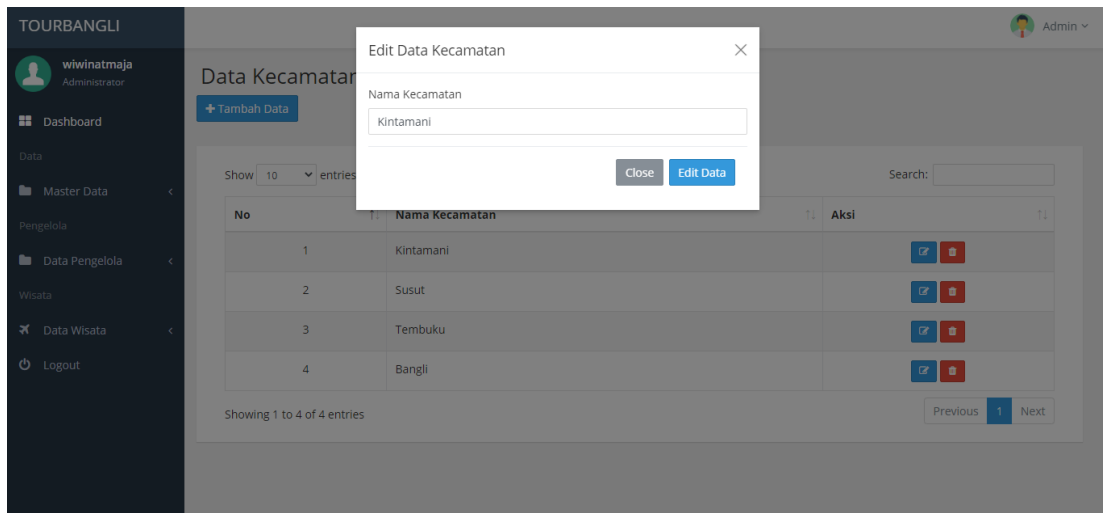

Lampiran 8 Proses *edit* semua data berhasil

Gambar 15 Pilih Data kecamatan yang akan di Edit