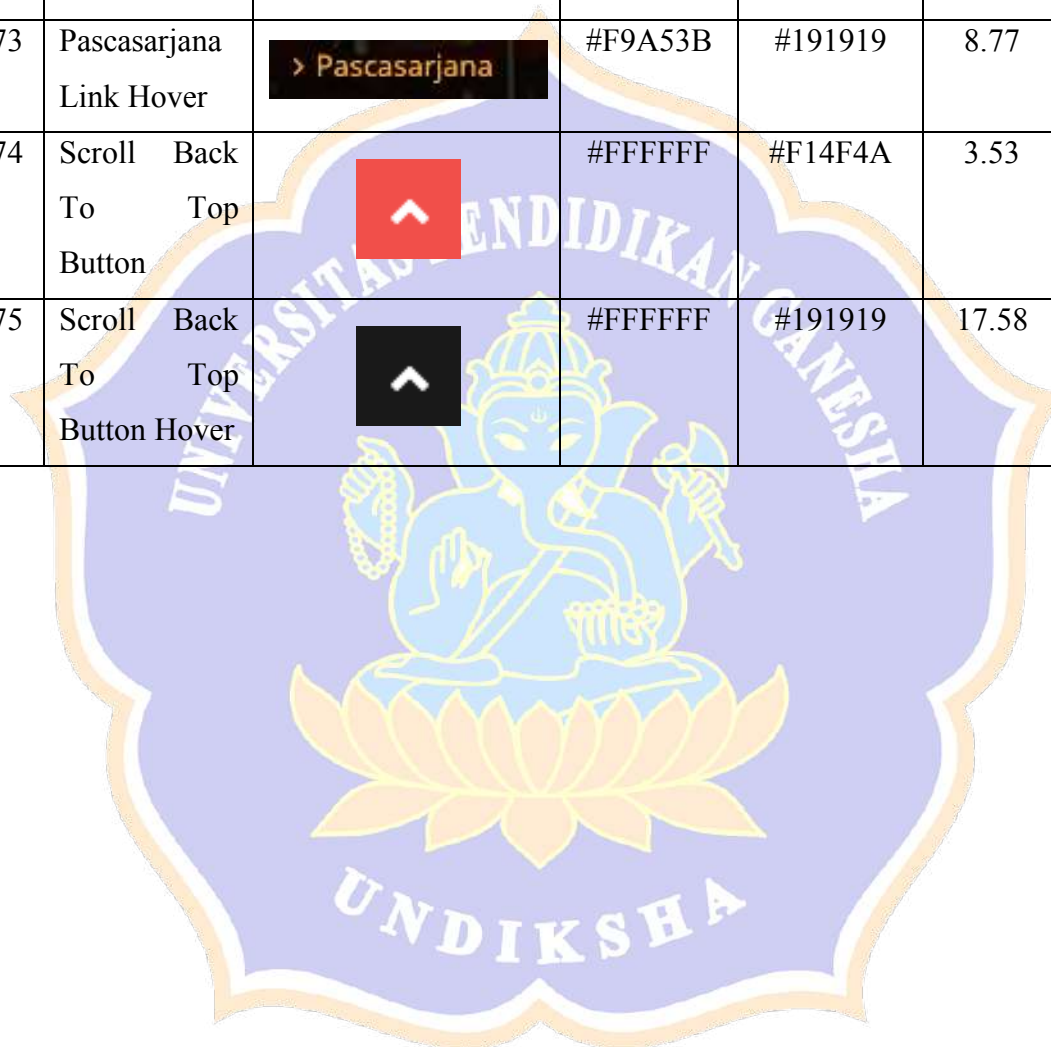

No	Component Name	Component Image	Foreground	Background	Contrast Ratio	Result
71	Jalur Tes Tulis Link Hover		#F9A53B	#191919	8.77	Pass
72	Pascasarjana Link		#EEEEEE	#191919	15.15	Pass
73	Pascasarjana Link Hover		#F9A53B	#191919	8.77	Pass
74	Scroll Back To Top Button		#FFFFFF	#F14F4A	3.53	Fail
75	Scroll Back To Top Button Hover		#FFFFFF	#191919	17.58	Pass