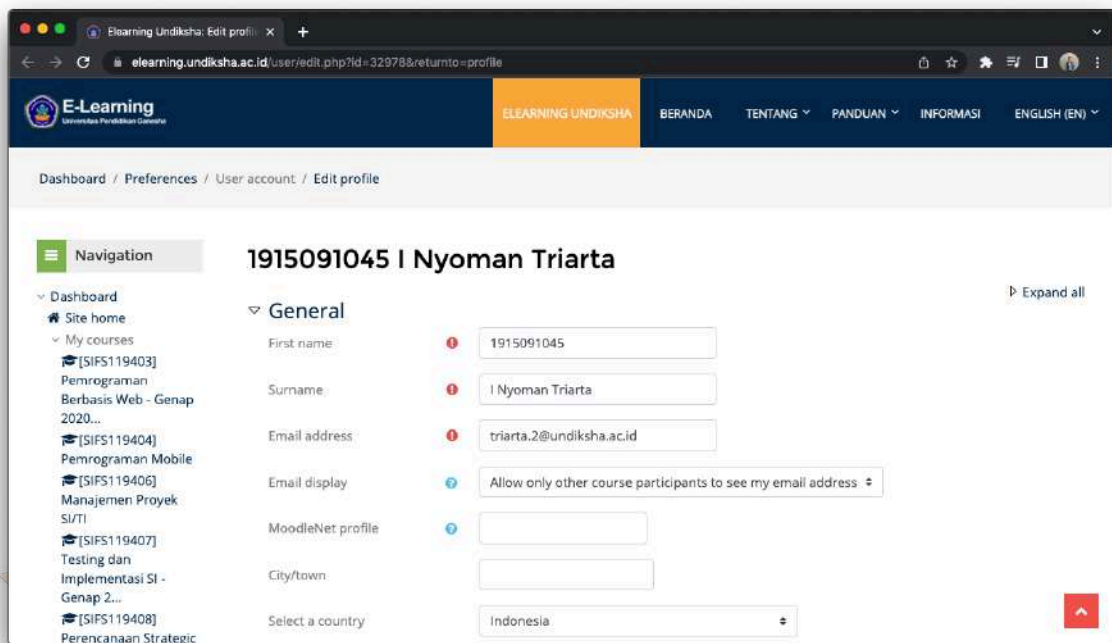

Page Name : Edit Profile Page

Url : <https://elearning.undiksha.ac.id/user/edit.php?id=32978&returnto=profile>

No	Component Name	Component Image	Foreground	Background	Contrast Ratio	Result
1	Facebook Icon Button		#909090	#191919	5.51	Pass
2	Facebook Icon Button Hover		#EEEEEE	#191919	15.15	Pass
3	Twitter Icon Button		#909090	#191919	5.51	Pass
4	Twitter Icon Button Hover		#EEEEEE	#191919	15.15	Pass
5	Instagram Icon Button		#909090	#191919	5.51	Pass