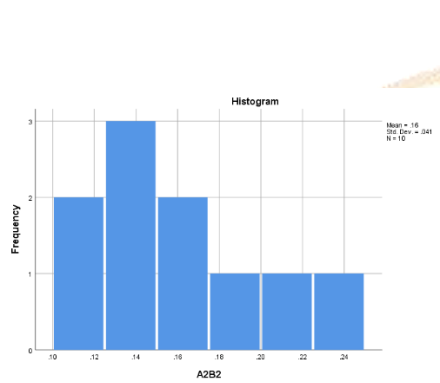

Lampiran 10 Hasil Analisis Data

1. Statistik Lompat Jauh Gaya Jongkok

Statistics Lompat Jauh Gaya Jongkok

		A1	A2	B1	B2	A1B1	A1B2	A2B1	A2B2
N	Valid	20	20	20	20	10	10	10	10
	Missing	30	30	30	30	40	40	40	40
Mean		.3630	.1880	.3130	.2370	.4060	.3180	.2200	.1560
Median		.3750	.1800	.3050	.2550	.4100	.3150	.2200	.1450
Mode		.40	.17 ^a	.17	.29	.34 ^a	.29	.17	.11 ^a
Std. Deviation		.06642	.05105	.10388	.09177	.04477	.03910	.03944	.04088
Minimum		.26	.11	.17	.11	.34	.27	.17	.11
Maximum		.48	.27	.48	.38	.48	.38	.27	.24

a. Multiple modes exist. The smallest value is shown

2. Diagram

3. Tests of Normality

Tests of Normality

	Interaksi	Kolmogorov-Smirnov ^a			Shapiro-Wilk		
		Statistic	df	Sig.	Statistic	df	Sig.
Lompat_jauh	A1B1	.240	10	.109	.890	10	.168
	A1B2	.128	10	.200*	.978	10	.954
	A2B1	.244	10	.095	.854	10	.065
	A2B2	.177	10	.200*	.957	10	.748