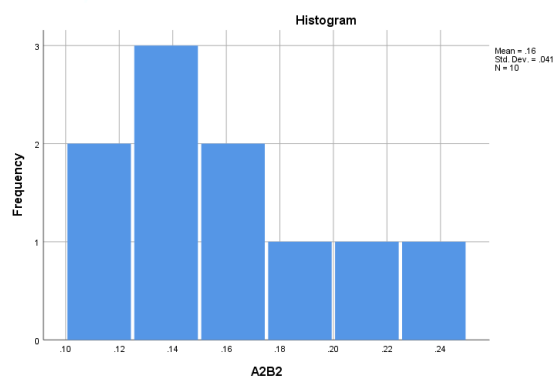

Lampiran 10 Hasil Analisis Data

1. Statistik Lompat Jauh Gaya Jongkok

Statistics Lompat Jauh Gaya Jongkok

		A1	A2	B1	B2	A1B1	A1B2	A2B1	A2B2
N	Valid	20	20	20	20	10	10	10	10
	Missing	30	30	30	30	40	40	40	40
Mean		.3630	.1880	.3130	.2370	.4060	.3180	.2200	.1560
Median		.3750	.1800	.3050	.2550	.4100	.3150	.2200	.1450
Mode		.40	.17 ^a	.17	.29	.34 ^a	.29	.17	.11 ^a
Std. Deviation		.06642	.05105	.10388	.09177	.04477	.03910	.03944	.04088
Minimum		.26	.11	.17	.11	.34	.27	.17	.11
Maximum		.48	.27	.48	.38	.48	.38	.27	.24

a. Multiple modes exist. The smallest value is shown

2. Diagram

3. Tests of Normality

Tests of Normality

	Interaksi	Kolmogorov-Smirnov ^a			Shapiro-Wilk		
		Statistic	df	Sig.	Statistic	df	Sig.
Lompat_jauh	A1B1	.240	10	.109	.890	10	.168
	A1B2	.128	10	.200*	.978	10	.954
	A2B1	.244	10	.095	.854	10	.065
	A2B2	.177	10	.200*	.957	10	.748