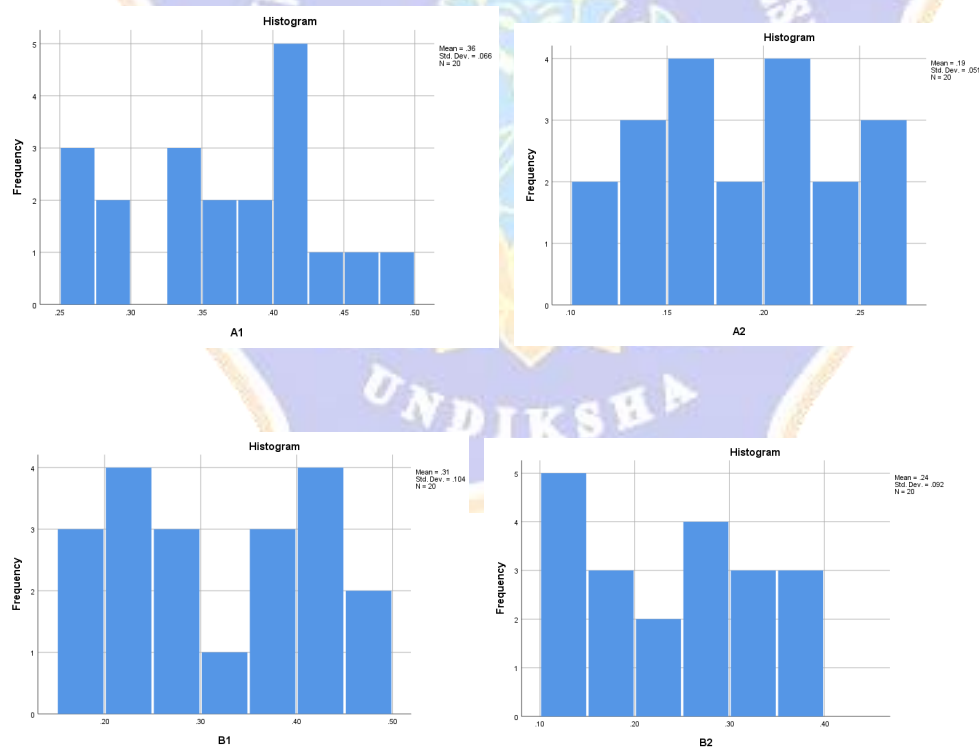

Lampiran 10 Hasil Analisis Data

1. Statistik Lompat Jauh Gaya Jongkok

Statistics Lompat Jauh Gaya Jongkok

		A1	A2	B1	B2	A1B1	A1B2	A2B1	A2B2
N	Valid	20	20	20	20	10	10	10	10
	Missing	30	30	30	30	40	40	40	40
Mean		.3630	.1880	.3130	.2370	.4060	.3180	.2200	.1560
Median		.3750	.1800	.3050	.2550	.4100	.3150	.2200	.1450
Mode		.40	.17 ^a	.17	.29	.34 ^a	.29	.17	.11 ^a
Std. Deviation		.06642	.05105	.10388	.09177	.04477	.03910	.03944	.04088
Minimum		.26	.11	.17	.11	.34	.27	.17	.11
Maximum		.48	.27	.48	.38	.48	.38	.27	.24

a. Multiple modes exist. The smallest value is shown

2. Diagram

3. Tests of Normality

Tests of Normality

	Interaksi	Kolmogorov-Smirnov ^a			Shapiro-Wilk		
		Statistic	df	Sig.	Statistic	df	Sig.
Lompat_jauh	A1B1	.240	10	.109	.890	10	.168
	A1B2	.128	10	.200*	.978	10	.954
	A2B1	.244	10	.095	.854	10	.065
	A2B2	.177	10	.200*	.957	10	.748