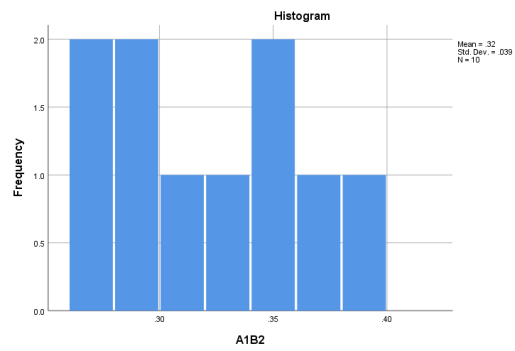

Lampiran 10 Hasil Analisis Data

1. Statistik Lompat Jauh Gaya Jongkok

Statistics Lompat Jauh Gaya Jongkok

		A1	A2	B1	B2	A1B1	A1B2	A2B1	A2B2
N	Valid	20	20	20	20	10	10	10	10
	Missing	30	30	30	30	40	40	40	40
Mean		.3630	.1880	.3130	.2370	.4060	.3180	.2200	.1560
Median		.3750	.1800	.3050	.2550	.4100	.3150	.2200	.1450
Mode		.40	.17 ^a	.17	.29	.34 ^a	.29	.17	.11 ^a
Std. Deviation		.06642	.05105	.10388	.09177	.04477	.03910	.03944	.04088
Minimum		.26	.11	.17	.11	.34	.27	.17	.11
Maximum		.48	.27	.48	.38	.48	.38	.27	.24

a. Multiple modes exist. The smallest value is shown

2. Diagram

3. Tests of Normality

Tests of Normality

	Interaksi	Kolmogorov-Smirnov ^a			Shapiro-Wilk		
		Statistic	df	Sig.	Statistic	df	Sig.
Lompat_jauh	A1B1	.240	10	.109	.890	10	.168
	A1B2	.128	10	.200*	.978	10	.954
	A2B1	.244	10	.095	.854	10	.065
	A2B2	.177	10	.200*	.957	10	.748