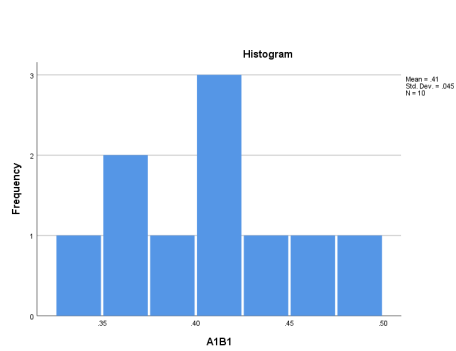

Lampiran 10 Hasil Analisis Data

1. Statistik Lompat Jauh Gaya Jongkok

Statistics Lompat Jauh Gaya Jongkok

		A1	A2	B1	B2	A1B1	A1B2	A2B1	A2B2
N	Valid	20	20	20	20	10	10	10	10
	Missing	30	30	30	30	40	40	40	40
Mean		.3630	.1880	.3130	.2370	.4060	.3180	.2200	.1560
Median		.3750	.1800	.3050	.2550	.4100	.3150	.2200	.1450
Mode		.40	.17 ^a	.17	.29	.34 ^a	.29	.17	.11 ^a
Std. Deviation		.06642	.05105	.10388	.09177	.04477	.03910	.03944	.04088
Minimum		.26	.11	.17	.11	.34	.27	.17	.11
Maximum		.48	.27	.48	.38	.48	.38	.27	.24

a. Multiple modes exist. The smallest value is shown

2. Diagram

3. Tests of Normality

Tests of Normality

	Interaksi	Kolmogorov-Smirnov ^a			Shapiro-Wilk		
		Statistic	df	Sig.	Statistic	df	Sig.
Lompat_jauh	A1B1	.240	10	.109	.890	10	.168
	A1B2	.128	10	.200*	.978	10	.954
	A2B1	.244	10	.095	.854	10	.065
	A2B2	.177	10	.200*	.957	10	.748