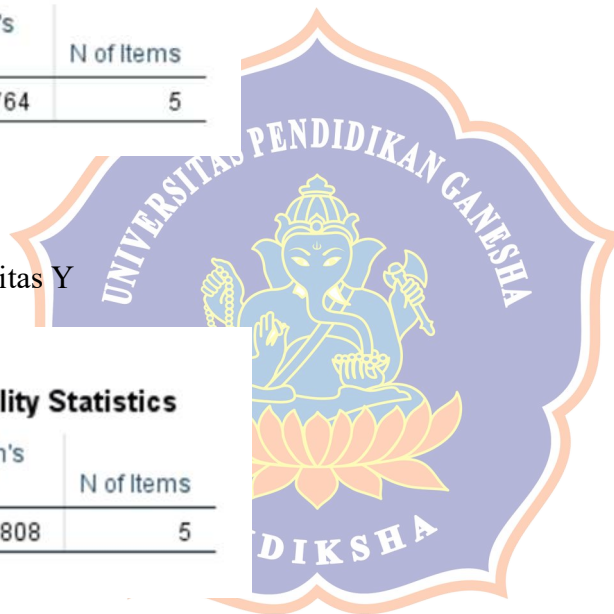

Uji Reliabilitas X3

Reliability Statistics

Cronbach's Alpha	N of Items
.761	5

Uji Reliabilitas X4

Reliability Statistics

Cronbach's Alpha	N of Items
.764	5

Uji Reliabilitas Y

Reliability Statistics

Cronbach's Alpha	N of Items
.808	5

3. Uji Normalitas