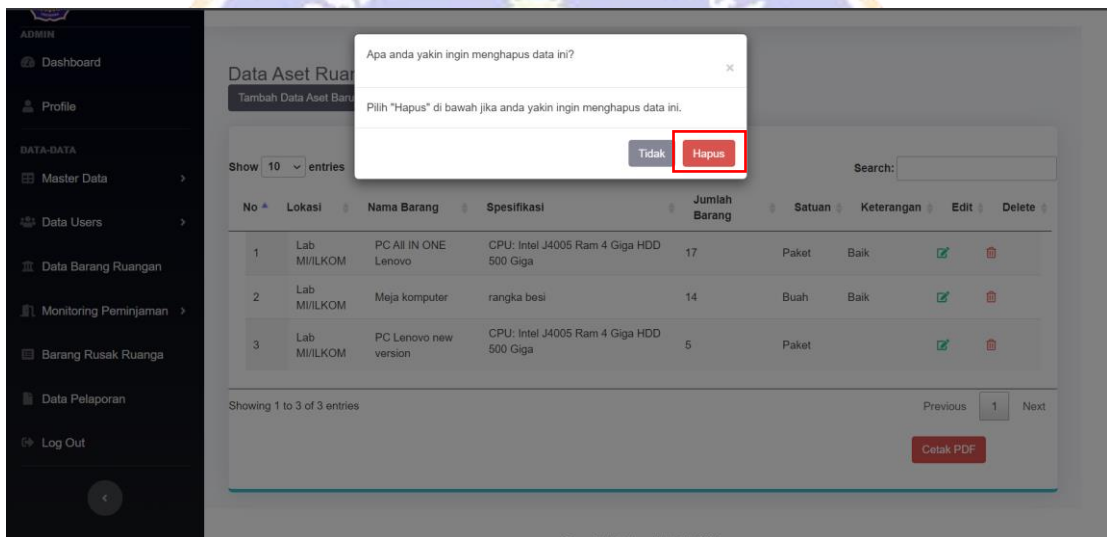

Gambar 18 *Pop-up* Hapus Data