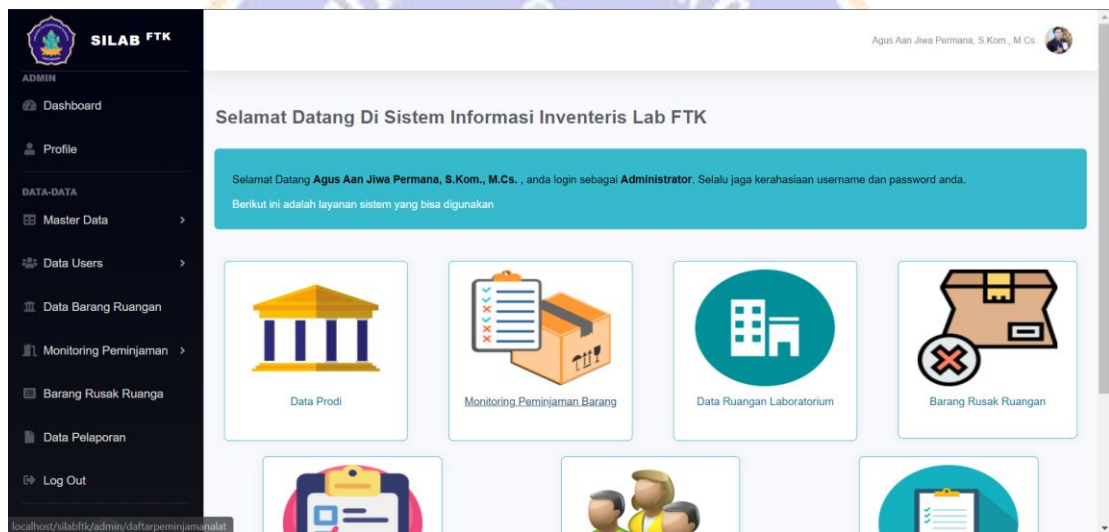

Lampiran 1 Proses *login administrator* berhasil

The image shows a login form on a dark grey background. At the top center, there are two circular logos. Below them, the text "SELAMAT DATANG" is displayed in white. The form contains a text input field with the value "198708042015041001", a password input field with masked characters "*****", a checkbox labeled "I'm not a robot" with a green checkmark, and a reCAPTCHA logo. At the bottom, there is a dark blue "Login" button.

Gambar 1 Form Input *Username* Dan *Password Administrator*

Gambar 2 Halaman *Login Administrator* Berhasil

Lampiran 2 Proses *login* gagal

Username is not registered!

SELAMAT DATANG

Username

Password

I'm not a robot 
reCAPTCHA
Privacy - Terms