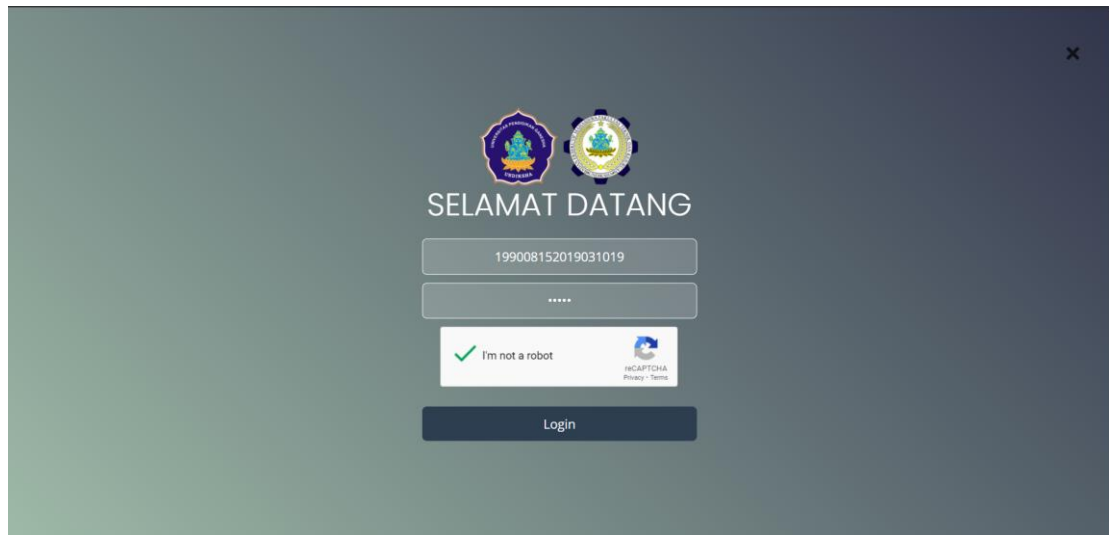

Lampiran 3 Proses *login* Laboran berhasil

Gambar 4 Proses Input Username dan Password Laboran