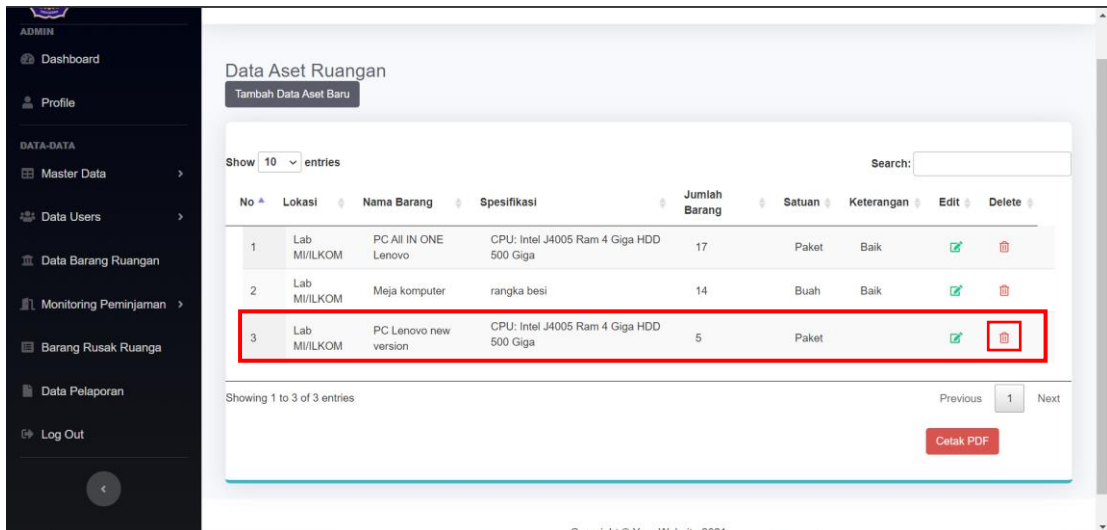

Lampiran 11 Proses hapus data aset berhasil

Gambar 17 Pilih Data Aset yang Ingin di Hapus