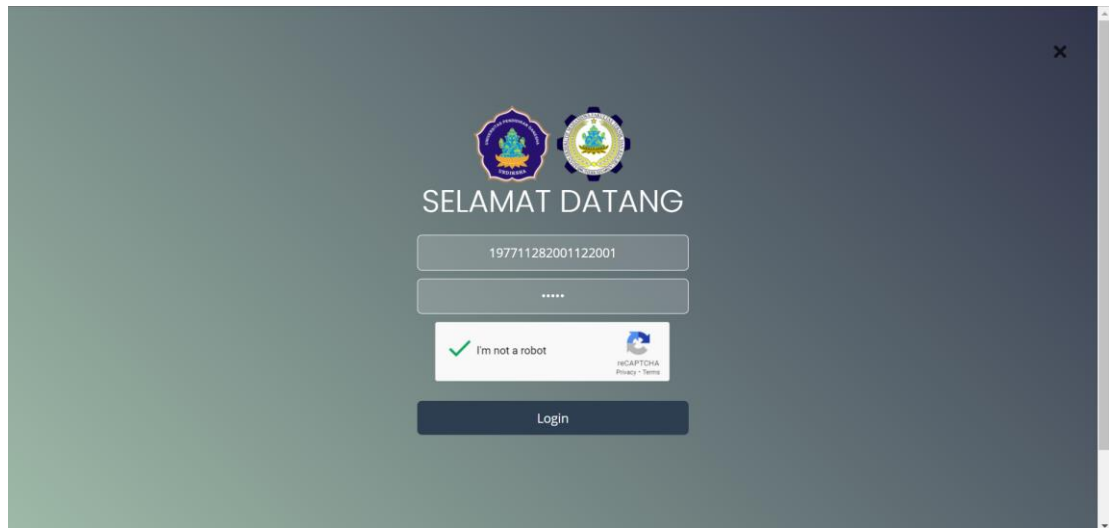

Lampiran 5 Proses *login* Koorprodi berhasil

Gambar 8 Proses Input Username dan Password *Koorprodi* Berhasil