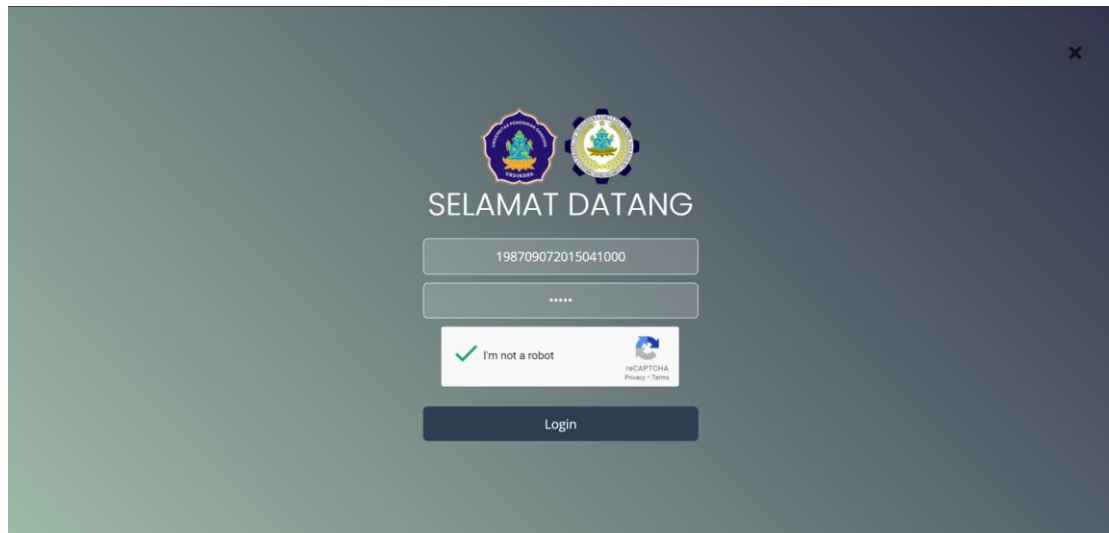

Lampiran 1 Proses *login administrator* berhasil

The image shows a login form on a dark grey background. At the top center, there are two circular logos. Below them, the text "SELAMAT DATANG" is displayed in white. The form contains a text input field with the value "198708042015041001", a password input field with masked characters "*****", a checkbox labeled "I'm not a robot" with a green checkmark, and a reCAPTCHA logo. At the bottom, there is a dark blue "Login" button.

Login

Gambar 3 Proses Login Gagal

Lampiran 3 Proses *login* Laboran berhasil

Gambar 4 Proses Input Username dan Password Laboran

Gambar 5 Proses *Login* Laboran Berhasil

Lampiran 4 Proses *login* Koorlab berhasil