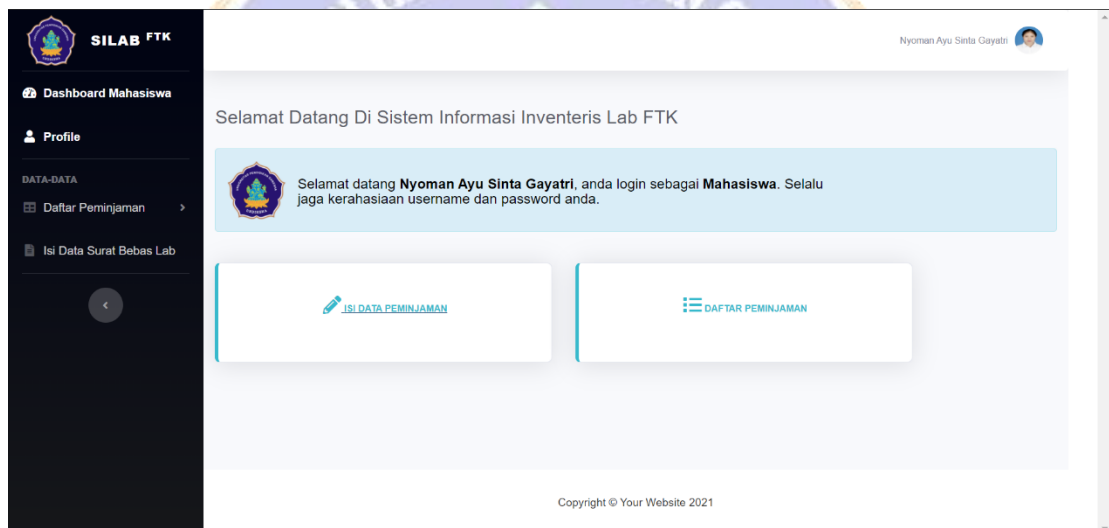

Lampiran 1 Proses *login administrator* berhasil

The image shows a login form on a dark grey background. At the top center, there are two circular logos. Below them, the text "SELAMAT DATANG" is displayed in white. The form contains a text input field with the value "198708042015041001", a password input field with masked characters "*****", a checkbox labeled "I'm not a robot" with a green checkmark, and a reCAPTCHA logo. At the bottom, there is a dark blue "Login" button.

Gambar 6 Proses Input *Username* dan *Password* Koorlab Berhasil

Gambar 7 Proses *Login* Koorlab Berhasil

Lampiran 5 Proses *login* Koorprodi berhasil

Gambar 8 Proses Input Username dan Password *Koorprodi* Berhasil

Gambar 9 Proses *login* Koorprodi Berhasil

Lampiran 6 Proses *login* Mahasiswa berhasil

Gambar 10 Proses *Input Username dan Password* Berhasil

Gambar 11 Proses *login Mahasiswa* Berhasil

Lampiran 7 Input data aset