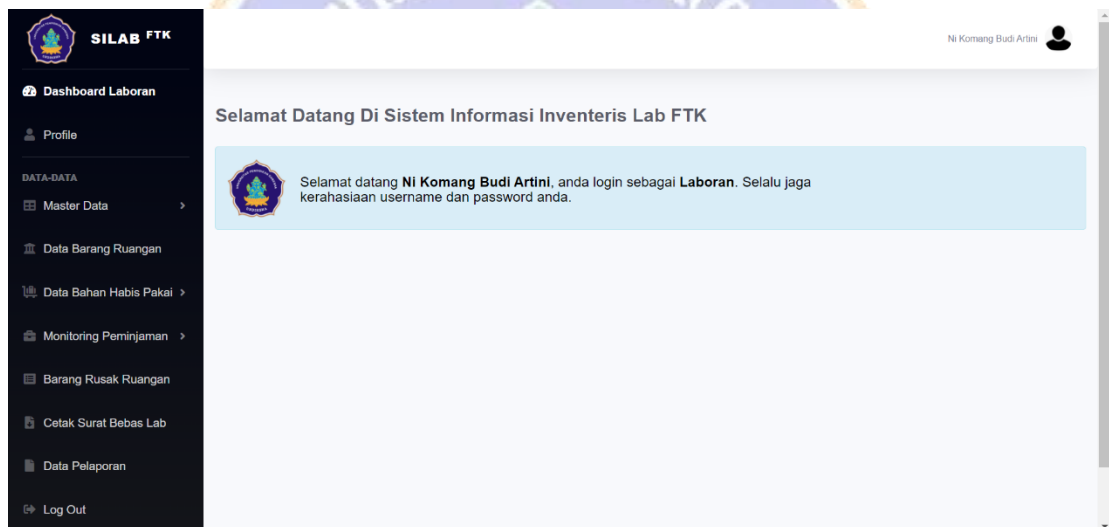

Lampiran 1 Proses *login administrator* berhasil

The image shows a login form on a dark grey background. At the top center, there are two circular logos. Below them, the text "SELAMAT DATANG" is displayed in white. The form contains a text input field with the value "198708042015041001", a password input field with masked characters "*****", a checkbox labeled "I'm not a robot" with a green checkmark, and a reCAPTCHA logo. At the bottom, there is a dark blue "Login" button.

Login

Gambar 3 Proses Login Gagal

Lampiran 3 Proses *login* Laboran berhasil

Gambar 4 Proses Input Username dan Password Laboran

Gambar 5 Proses *Login* Laboran Berhasil

Lampiran 4 Proses *login* Koorlab berhasil