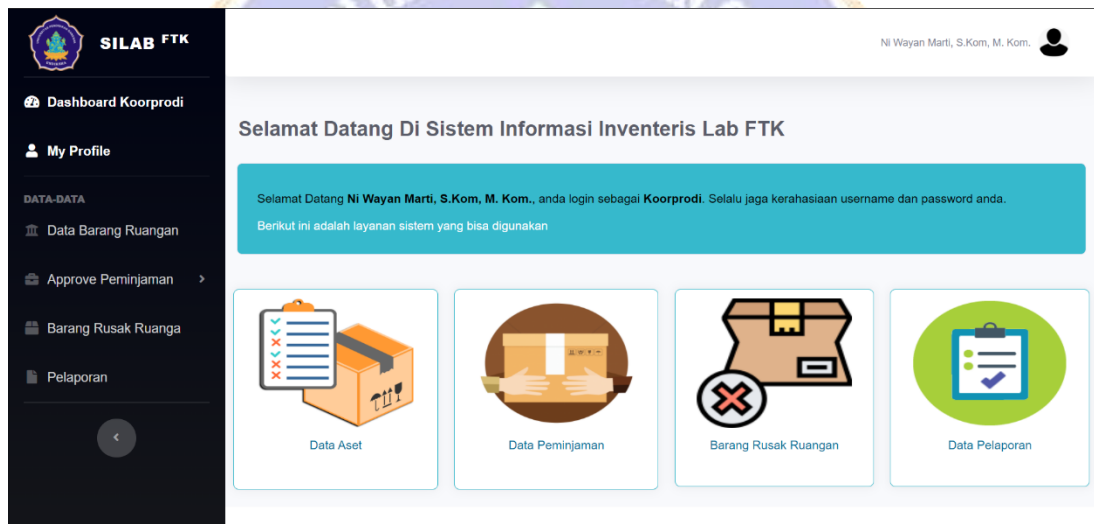

Lampiran 1 Proses *login administrator* berhasil

The image shows a login form on a dark grey background. At the top center, there are two circular logos. Below them, the text "SELAMAT DATANG" is displayed in white. The form contains a text input field with the value "198708042015041001", a password input field with masked characters "*****", a checkbox labeled "I'm not a robot" with a green checkmark, and a reCAPTCHA logo. At the bottom, there is a dark blue "Login" button.

Gambar 6 Proses Input *Username* dan *Password* Koorlab Berhasil

Gambar 7 Proses *Login* Koorlab Berhasil

Lampiran 5 Proses *login* Koorprodi berhasil

Gambar 8 Proses Input Username dan Password *Koorprodi* Berhasil

Gambar 9 Proses *login* Koorprodi Berhasil

Lampiran 6 Proses *login* Mahasiswa berhasil

Gambar 10 Proses *Input Username dan Password* Berhasil

Gambar 11 Proses *login Mahasiswa* Berhasil

Lampiran 7 Input data aset

SILAB FTK

ADMIN

- Dashboard
- Profile

DATA-DATA

- Master Data
- Data Users
- Data Barang Ruangan
- Monitoring Peminjaman
- Barang Rusak Ruangan
- Data Polaporan
- Log Out

Data Aset Ruangan

Tambah Data Aset Baru