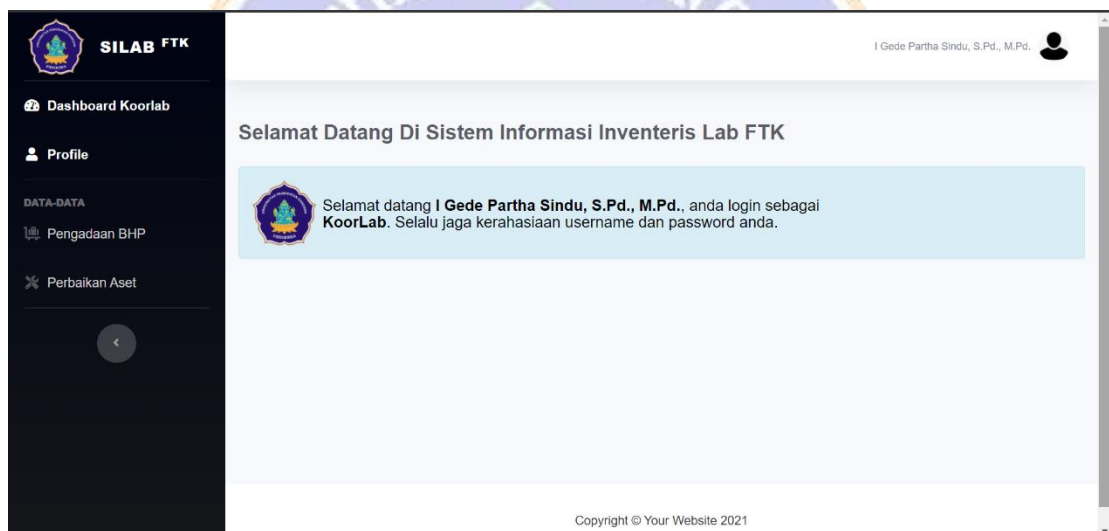

Lampiran 1 Proses *login administrator* berhasil

The image shows a login form on a dark grey background. At the top center, there are two circular logos. Below them, the text "SELAMAT DATANG" is displayed in white. The form contains a text input field with the value "198708042015041001", a password input field with masked characters "*****", a checkbox labeled "I'm not a robot" with a green checkmark, and a reCAPTCHA logo. At the bottom, there is a dark blue "Login" button.

Gambar 1 Form Input *Username* Dan *Password Administrator*

Gambar 2 Halaman *Login Administrator* Berhasil

Lampiran 2 Proses *login* gagal

Username is not registered!

SELAMAT DATANG

Username

Password

I'm not a robot 
reCAPTCHA
Privacy - Terms

Login

Gambar 3 Proses Login Gagal

Lampiran 3 Proses *login* Laboran berhasil

Gambar 4 Proses Input Username dan Password Laboran

Gambar 5 Proses *Login* Laboran Berhasil

Lampiran 4 Proses *login* Koorlab berhasil

Gambar 6 Proses Input *Username* dan *Password* Koorlab Berhasil

Gambar 7 Proses *Login* Koorlab Berhasil

Lampiran 5 Proses *login* Koorprodi berhasil

Gambar 8 Proses Input Username dan Password *Koorprodi* Berhasil