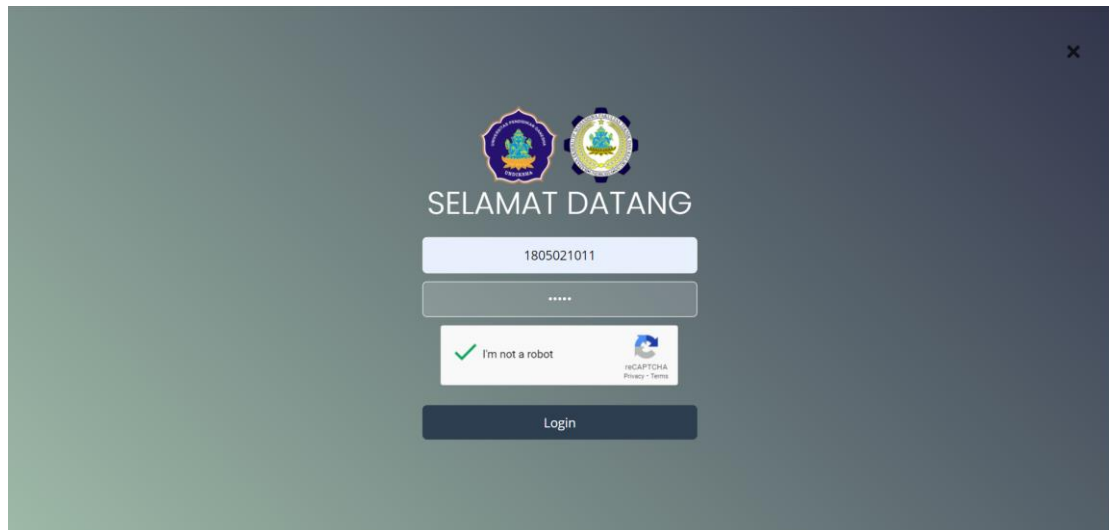

Lampiran 1 Proses *login administrator* berhasil

The image shows a login form on a dark grey background. At the top center, there are two circular logos. Below them, the text "SELAMAT DATANG" is displayed in white. The form contains a text input field with the value "198708042015041001", a password input field with masked characters "*****", a checkbox labeled "I'm not a robot" with a green checkmark, and a reCAPTCHA logo. At the bottom, there is a dark blue "Login" button.

Gambar 6 Proses Input *Username* dan *Password* Koorlab Berhasil

Gambar 7 Proses *Login* Koorlab Berhasil

Lampiran 5 Proses *login* Koorprodi berhasil

Gambar 8 Proses Input Username dan Password *Koorprodi* Berhasil

Gambar 9 Proses *login* Koorprodi Berhasil

Lampiran 6 Proses *login* Mahasiswa berhasil

Gambar 10 Proses *Input Username dan Password* Berhasil

Gambar 11 Proses *login Mahasiswa* Berhasil

Lampiran 7 Input data aset